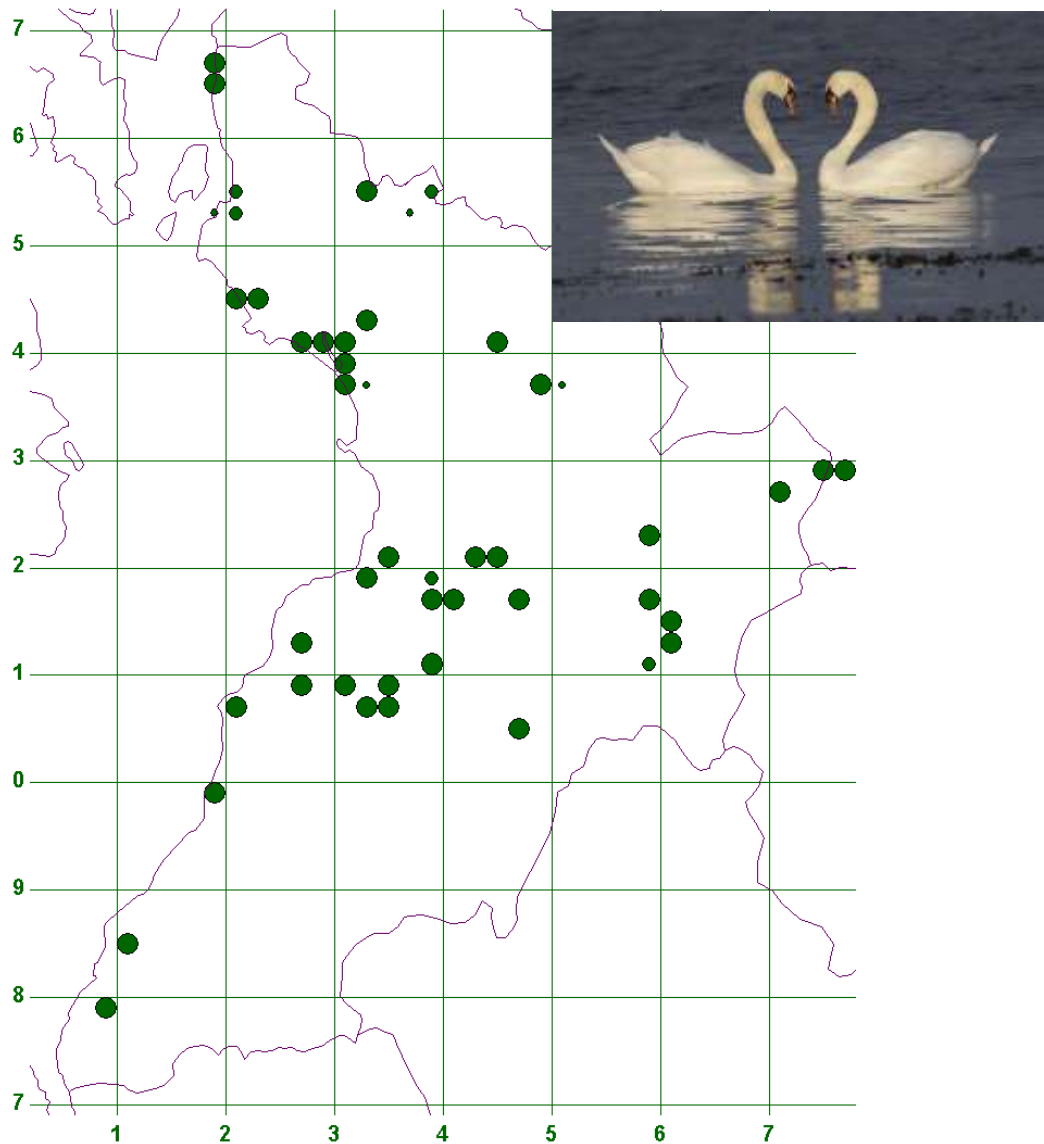

Mute Swan (*Cygnus olor*)

Status: Uncommon breeder.

Current trend: Although a very familiar sight in many parts of the county, Mute Swans have a limited distribution, although they fare well at most locations. The main threats to their well-being come from nest vandalism, and mammal predation/disturbance, nest site competition with Canada Goose perhaps being more open to doubt. The breeding population within the county is relatively well covered, as are the non-breeding flocks which, to some extent, reflect recent breeding success rates.

Follow-up: Continued monitoring of breeding sites and non-breeding flocks.